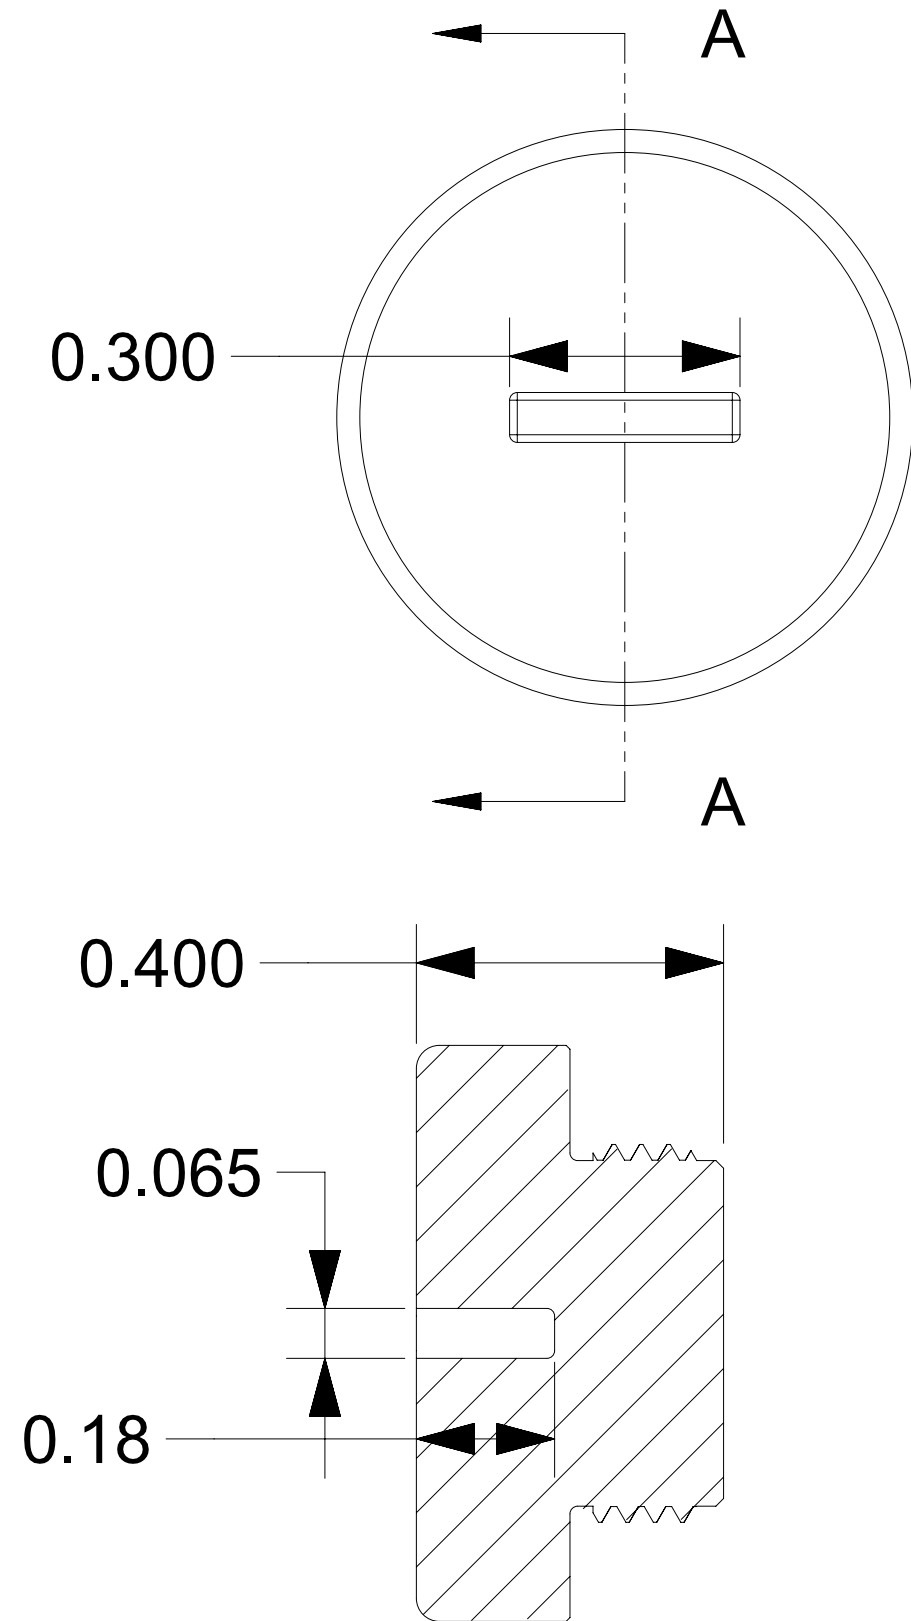

JOURNEYMAN TREE 325

SECTION A-A

NOTE:

BALDOR SERVO
MODEL #CC22529

BRUSH CAP
PART# UNKNOWN.