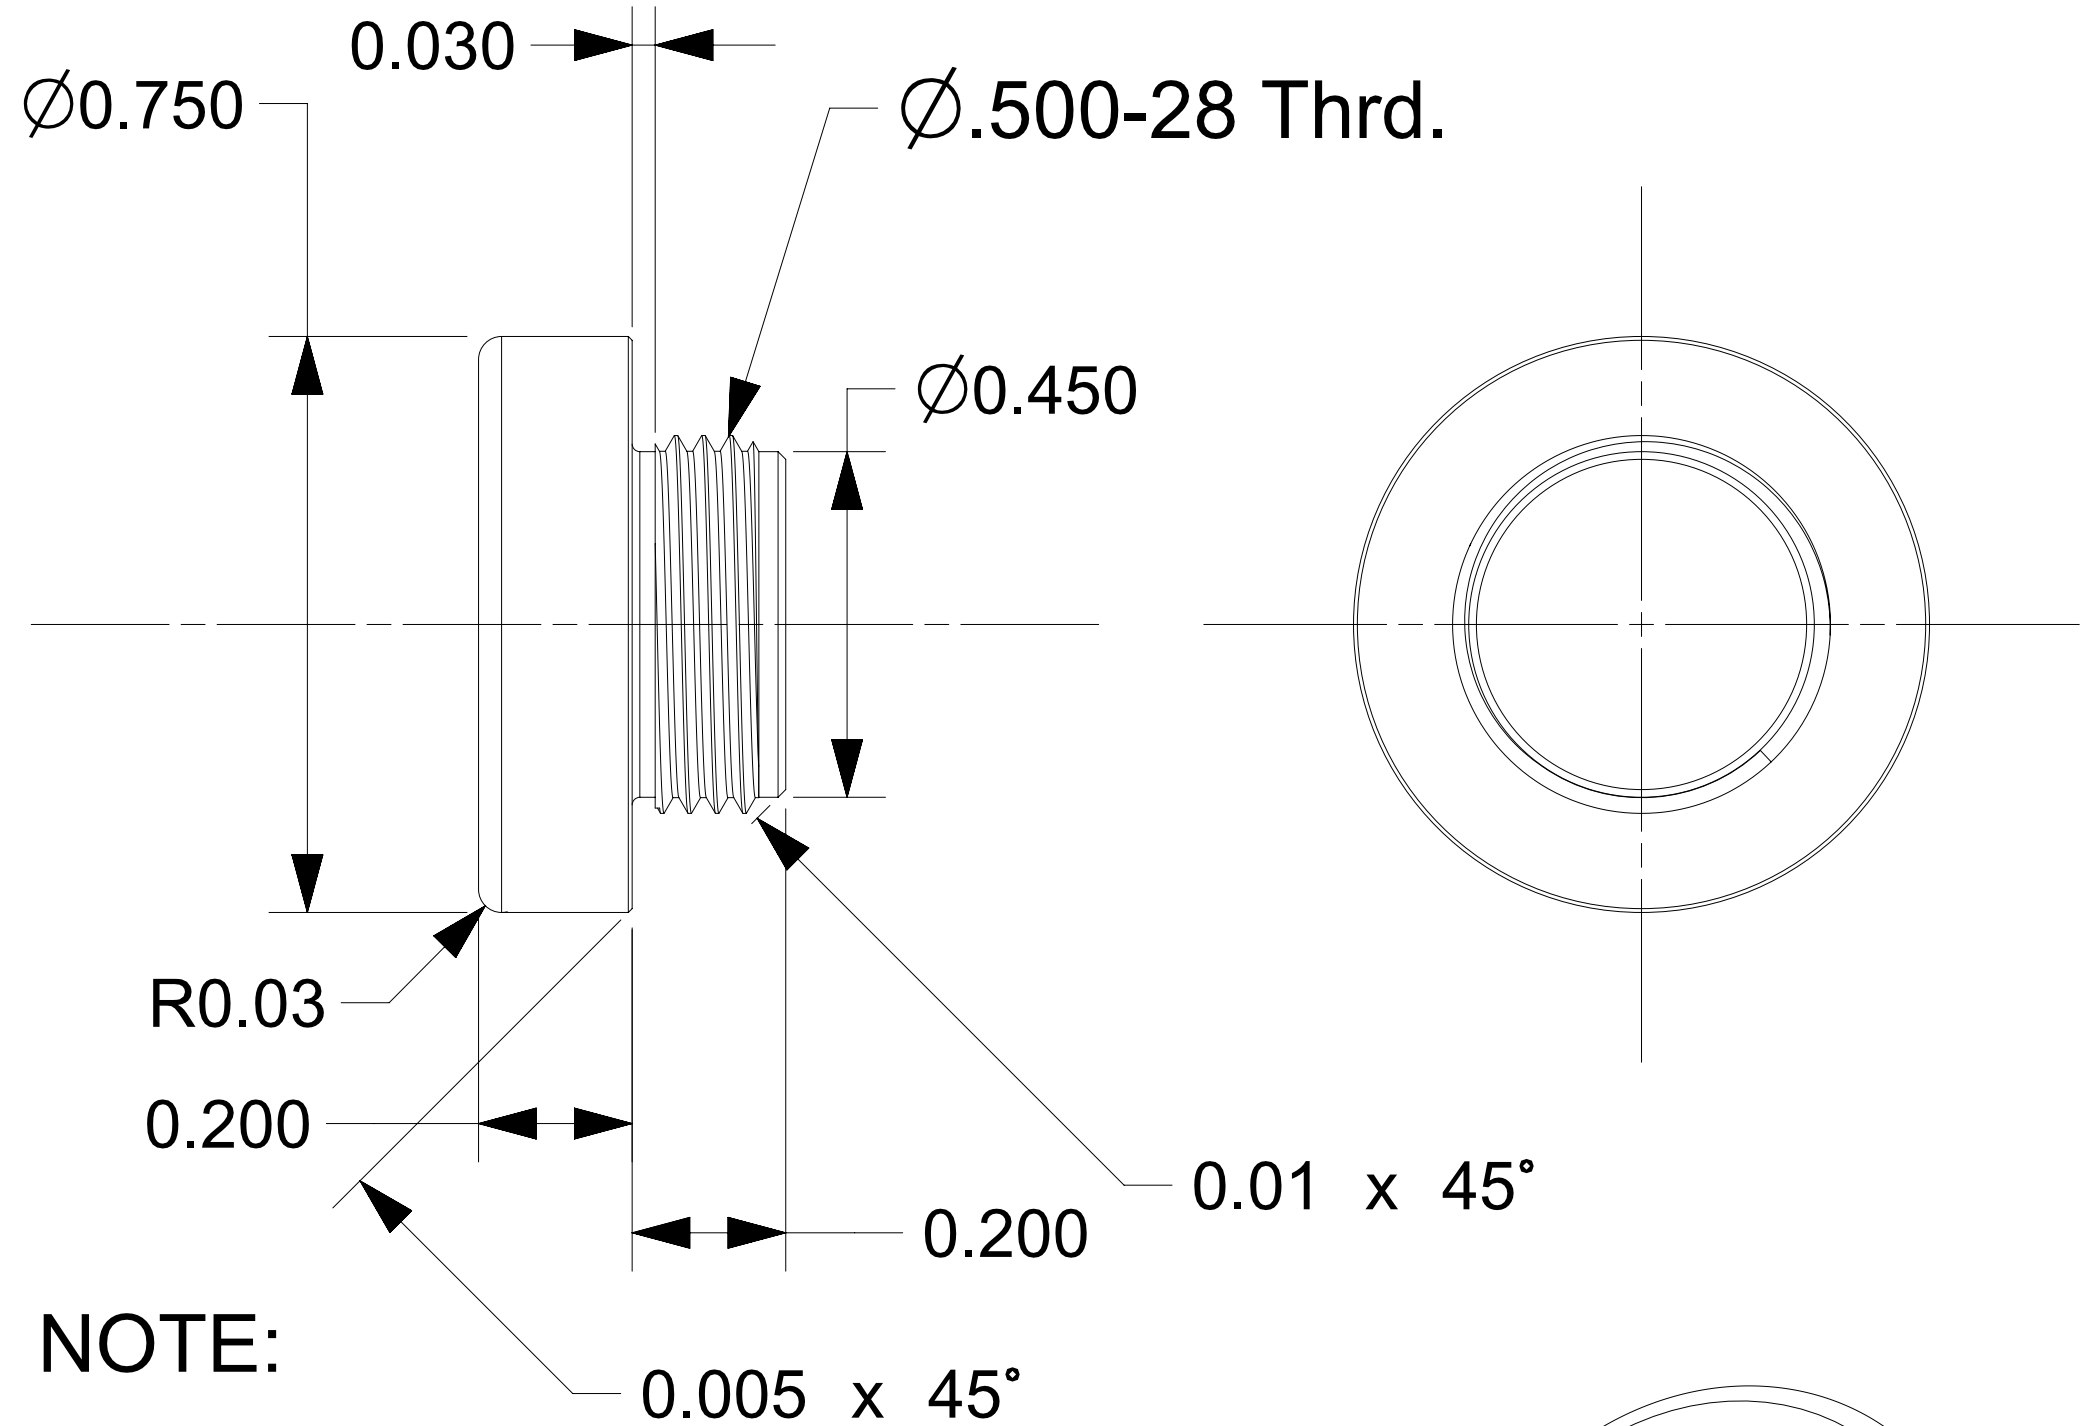

JOURNEYMAN TREE 325

SECTION A-A

NOTE:

BALDOR SERVO
MODEL #CC22529

BRUSH CAP
PART# UNKNOWN.